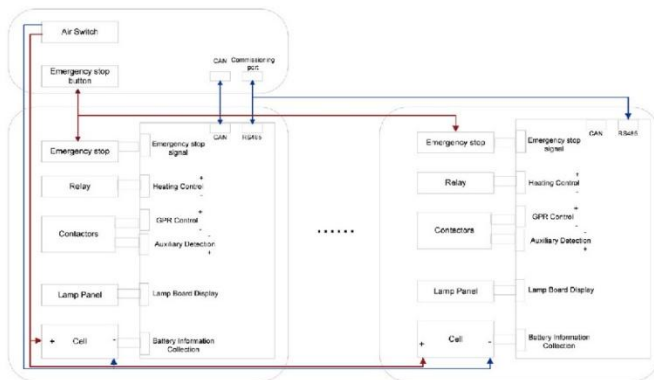

POWERFUL ENERGY STORAGE SOLUTION

60HZ 120V/240V

One inverter has an exceptional 5000w output, RES5000 is a stackable solution for in 5kWh block sections that can be optimized to meet a wide range of home energy storage needs from NEM 3.0 to whole home backup, the REs5000 is one solution for all!

Architecture Diagram