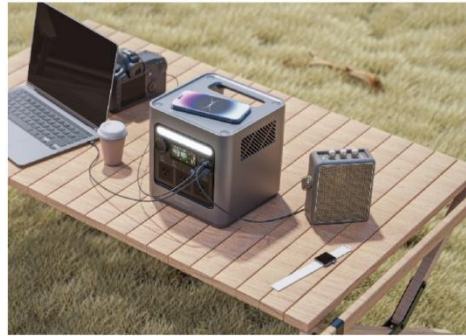

Four Ways to Recharge, Empowering Connections

It can be for charging wall outlet at home, charging by your car charger, or Type-C, solar panel. Easy to run various electronic devices and appliances.

Battery Health and Longevity, Efficient Energy Use

Go 800 power stations durable LFP and are equipped with a reliable Battery Management System (BMS) and GenOS system. It ensures power station keep real-time monitoring and analysing.