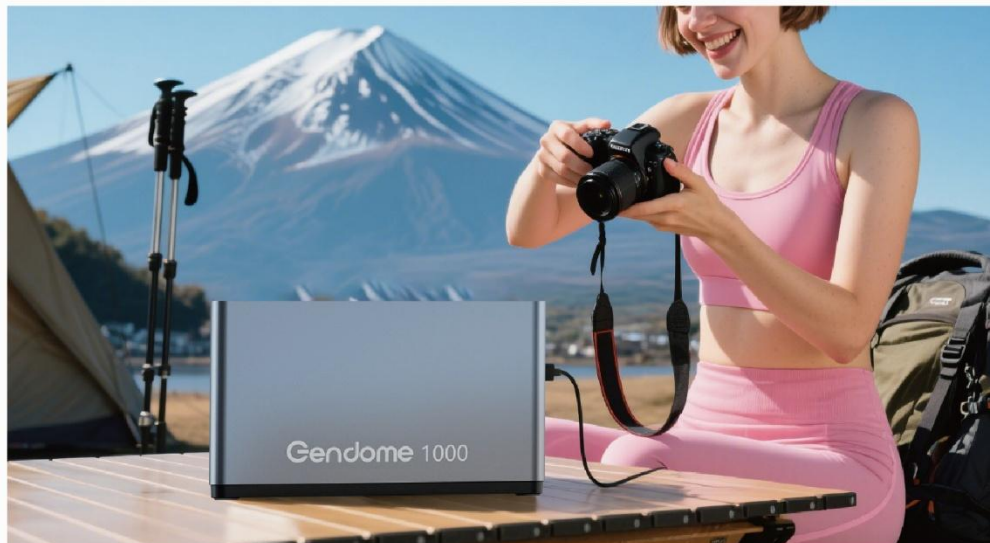

More compact, stable, and safer power solution.

Run Two AC outputs Type C charging ports easily powers everything from coffee maker to laptop and even a min fridge. Built with EVproven LiFePO4 battery, Your essential power for camping, road trips, emergencies.

Unstoppable Power, Unbelievably Light

GO 1000's 1200WAC (2400W surge) output to power appliances, gear, cooktops, and fan. Packing a 1008Wh charge into a mere 9kg frame with foldable handle. conquer the outdoors on epic camping trips, cross-country drives. worry-free road trips.