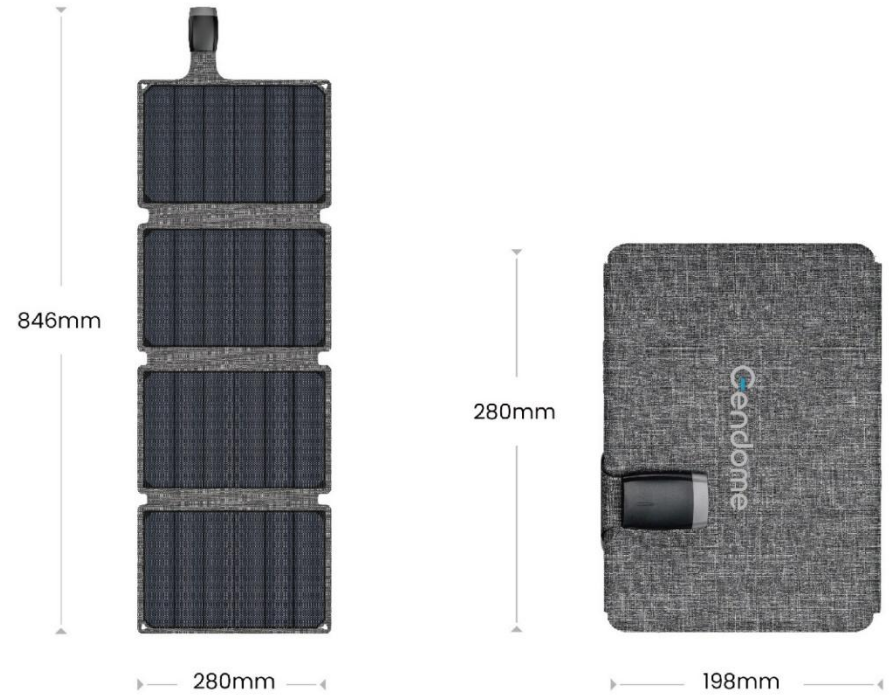

Solar 36

Basic Feature

Connectivity Technology	QC2.0/QC3.0/PD
Connector Type	USB Type C
Compatible Devices	Smartphones, Headphones, Tablets, Speakers etc.
Included Components	1x 36W Solar Charger, 1x USB-A to USB-C Cable 2x Carabiner
Color	GREY
Mounting Type	Portable and Folding
Solar Cell	SUNPOWER
Transformation efficiency (EFF)	SUNPOWER
Max Power	36W
Type-C	PD3.0 5V=3A/9V=3A/12V=3A(MAX)
Certifications	FCC/CE/RoHS/IP68
Dimension (unfolded)	846*280*12.5mm/33.3in x 11in x.49in
Dimension (folded)	198*280*30.5mm/7.8in x 11in x.1.2in
Net Weight	0.67kg/1.8lbs