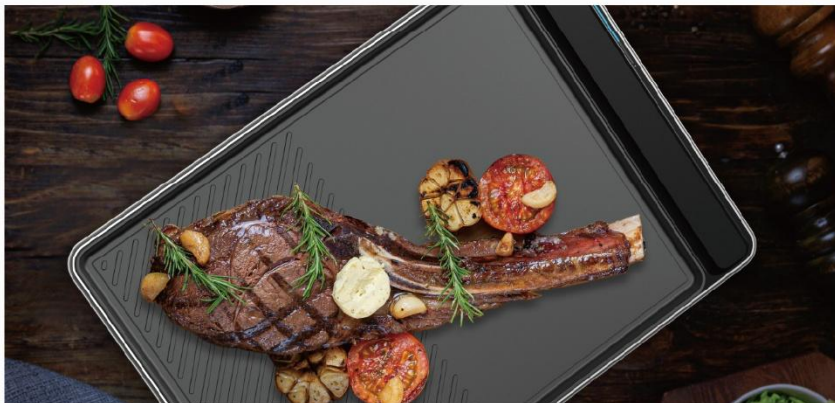

Smart Temperature Control

Features touch-activated multi-stage precision temperature adjustment (0°C-25°C) for perfect steak doneness customization. Enjoy warm meals or outdoor culinary events.