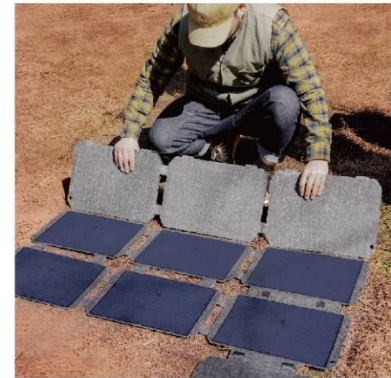

High Energy Conversion Rate Up to 23%

Easily charge your solar generator faster and more efficiently than ever before, with a conversion efficiency of up to 23%, the fastest available.