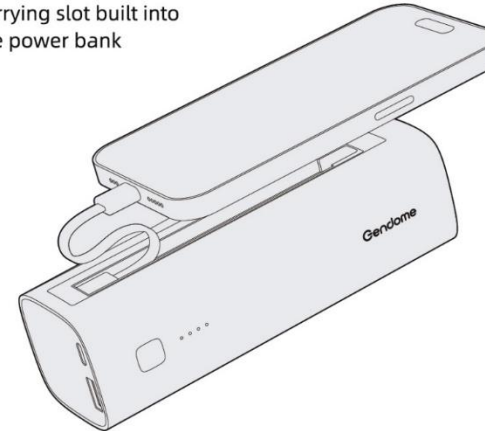

Operating instructions

Top view

Smart Watch Charger
Secure
Magnetic
Connection

Includes High-Speed charging cables: USB-C to USB-C and USB C-Lighting Cable
Convenient powered slot for fast connections

Power button
Click to power on, double-click to power off;

Charging Station Mode
LED status lights to indicate power level and charging state.

Bottom view

Wireless Charging with magnetic connection lock

USB connectors on the bottom
USB C in/out
USB A out

Convenient USB cable carrying slot built into the power bank