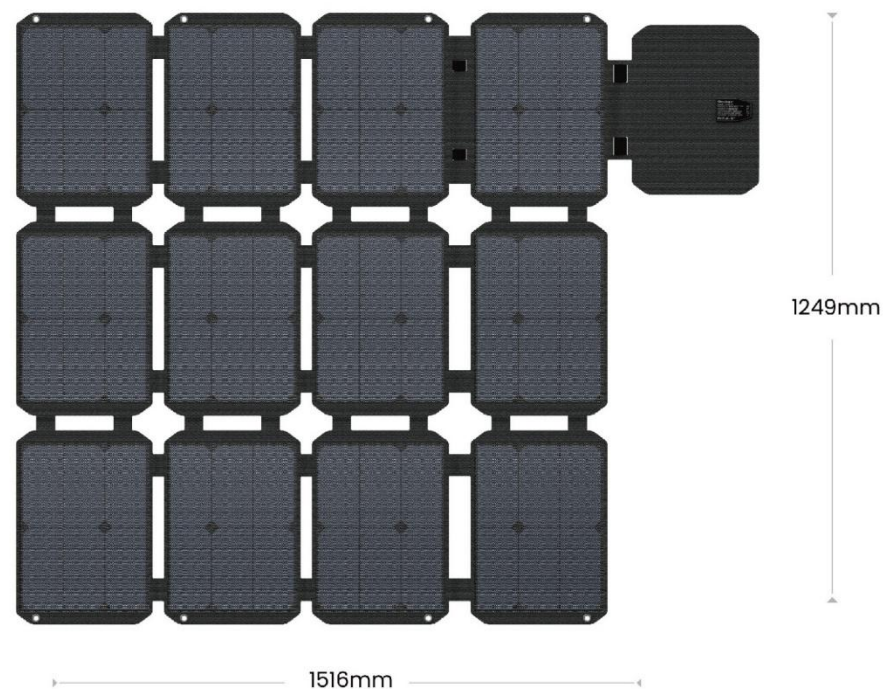

Solar 200

Basic Feature

Durable And Waterproof

IP68 waterproof rating can keep you ready to charge when the sun comes back out!

Model	Solar 200
Output	200W
Max Efficiency	≥23%
Cell Type	Advanced Monocrystalline Silicon
Power Voltage	19.8VDC
Power Current	10.1A
Open Circuit Voltage	25.7VDC
Short Circuit Voltage	13.1A
Connector Type	MC4
Operating Temp	14~149°F / -10~65°C
IP Rating	IP 68
Certificate	FCC、 IC、 CE、 RoHS、 PSE
Net Weight	9.55lbs / 4.33kg
Dimensions(Unfolded)	49.2*59.7*1.0in / 1249*1516*25mm
Dimensions(Folded)	13.0*16.9*2.0in / 330*430*50mm
Country Of Origin	Cells Made In USA
Accessories	200W solar panel , MC4 solar charging cable, cable case, user manual

High Energy Conversion Rate Up to 23%

Easily charge your solar generator faster and more efficiently than ever before, with a conversion efficiency of up to 23%, the fastest available.