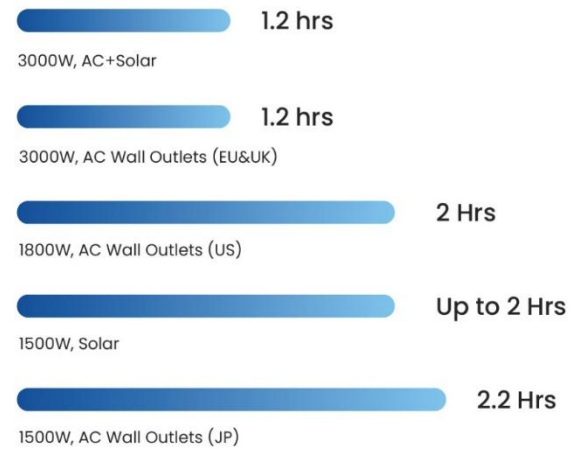

Unparalleled Safety

Gendome Home 3000's battery management system and GenOS system keep real-time monitoring and analysis. This dual-system mechanism makes Home 3000 unparalleled in safety as a home portable power station.

- Over-voltage Protection
- Under-voltage Protection
- Over-current Protection
- Over-discharge Protection
- Overload Protection
- Cryogenic Protection
- High Temperature Protection
- Short Circuit Protection

Power Up To 17 Devices At Once

Gendome Home 3000 is the first portable power station with PD3.1 140W output power. Along with a dual 15W wireless charger, QC3.0 18W USB ports and built-in DC and RV ports, Home 3000 covers your needs and wants in every single way.

- 5 AC Output 3000W
  *EU, UK version AC output x4
- 2 USB-C 140W
- 4 USB-A 18W
- 2 DC Output 36W
- 1 RV Port 360W
- 2 Wireless Chargers 15W
- 1 12V Car Adapter 120W

Fastest Charging

With Fast-Gen Technology, Gendome Home 3000 supports 3000W AC input, that can be charged from 0-80% in 50 minutes, and fully charged in 1.2 hours. Home 3000 supports up to 1500W solar charging, which could be fully charged by solar in as fast as 2 hours.

Fully Charged Time: