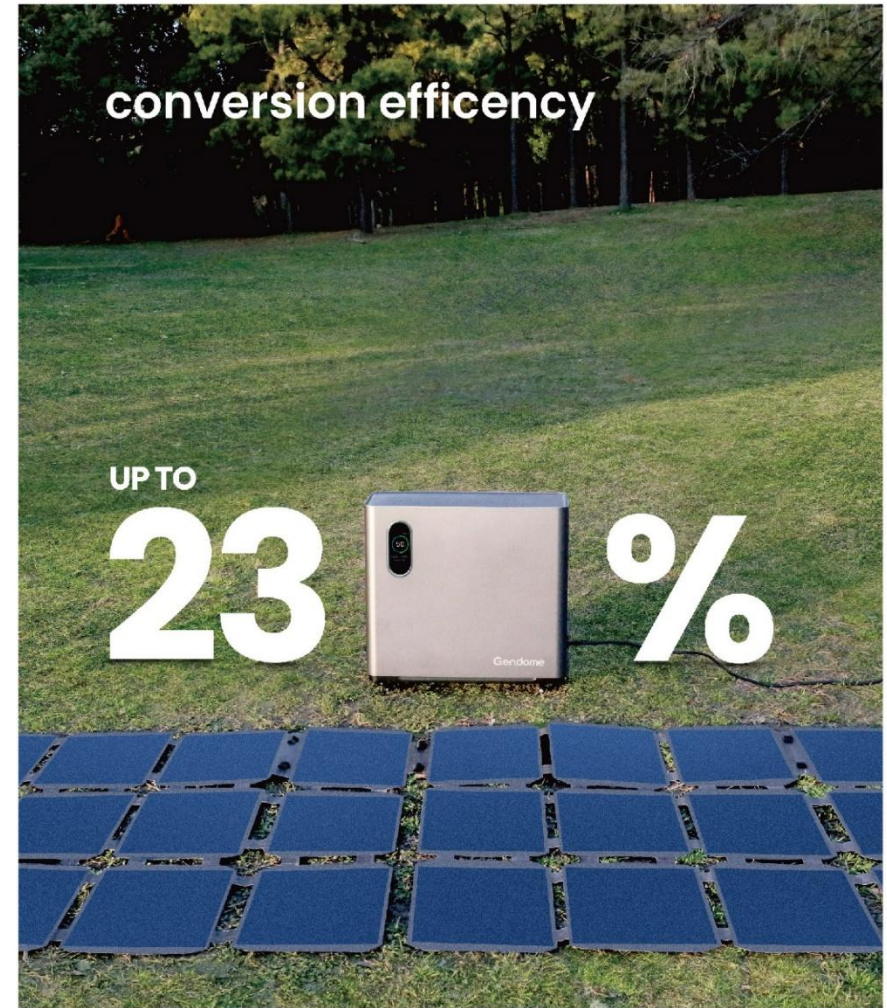

Solar 36

Basic Feature

Connectivity Technology	QC2.0/QC3.0/PD
Connector Type	USB Type C
Compatible Devices	Smartphones, Headphones, Tablets, Speakers etc.
Included Components	1x 36W Solar Charger, 1x USB-A to USB-C Cable 2x Carabiner
Color	GREY
Mounting Type	Portable and Folding
Solar Cell	SUNPOWER
Transformation efficiency (EFF)	SUNPOWER
Max Power	36W
Type-C	PD3.0 5V=3A/9V=3A/12V=3A(MAX)
Certifications	FCC/CE/RoHS/IP68
Dimension (unfolded)	846*280*12.5mm/33.3in x 11in x.49in
Dimension (folded)	198*280*30.5mm/7.8in x 11in x.1.2in
Net Weight	0.67kg/1.8lbs

Easy Installation Anywhere

Flexible and foldable panels are durable and fit your needs: travel, camping, RV, or just relaxing at home. Folds up to the size of a laptop for easy storage.

200W Portable Solar Panel

Thin, Flexible & Light Design that is Super Space Saving

Cutting-edge materials and specifications puts our Solar Panel in a class by itself.

High Energy Conversion Rate Up to 23%

Easily charge your solar generator faster and more efficiently than ever before, with a conversion efficiency of up to 23%, the fastest available.