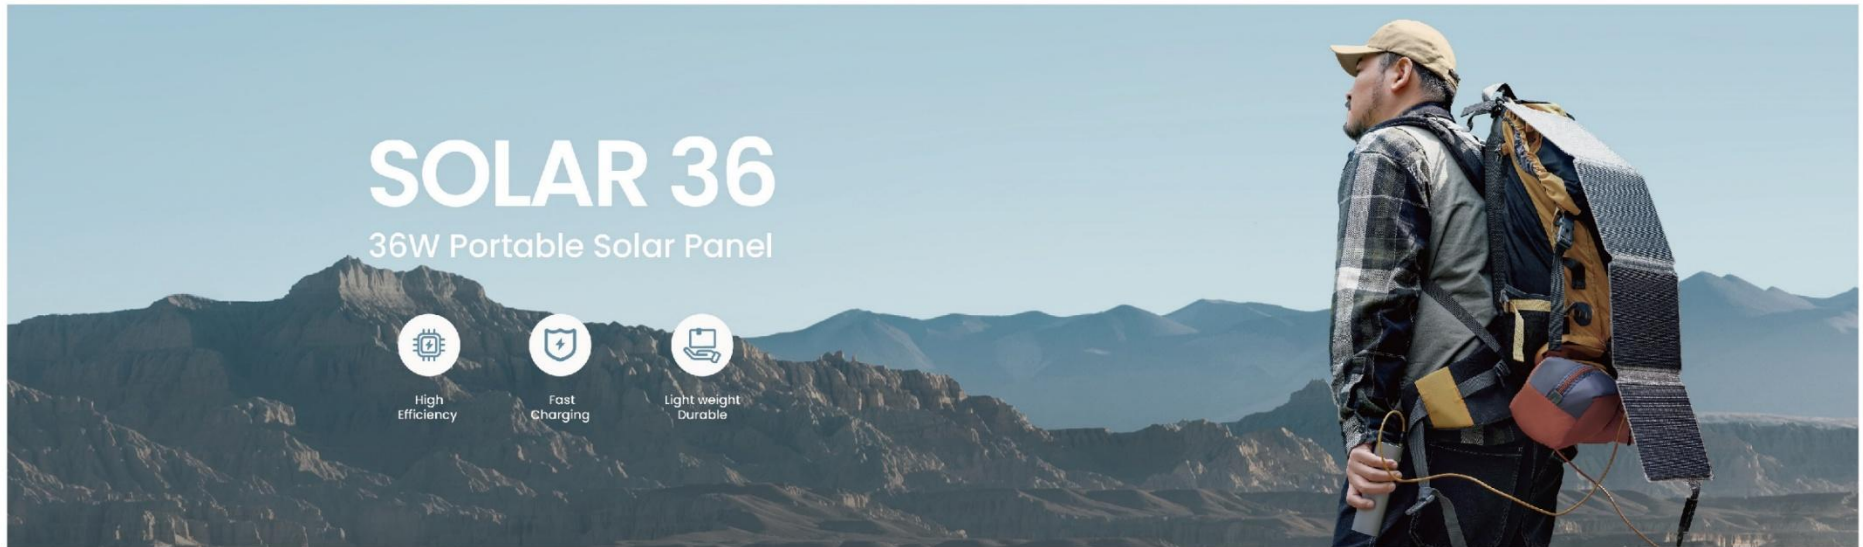

Flexible Solar Charger 36W

This 36W solar charger with amazing design is Gendome's most compact solar panel and suitable for camping, hiking, climbing or any outdoor activities.

High Energy Conversion Rate Up To 23%

The Gendome Solar 36 optimizes the SunPower solar panels with impressive efficiency, converting up to 23% of solar power into free energy. Equipped with a USB port (5V/2.4A Max) and an attached USB-C cable, it's ready to power your cellphones, other portable electronics, camping flashlight, and more.